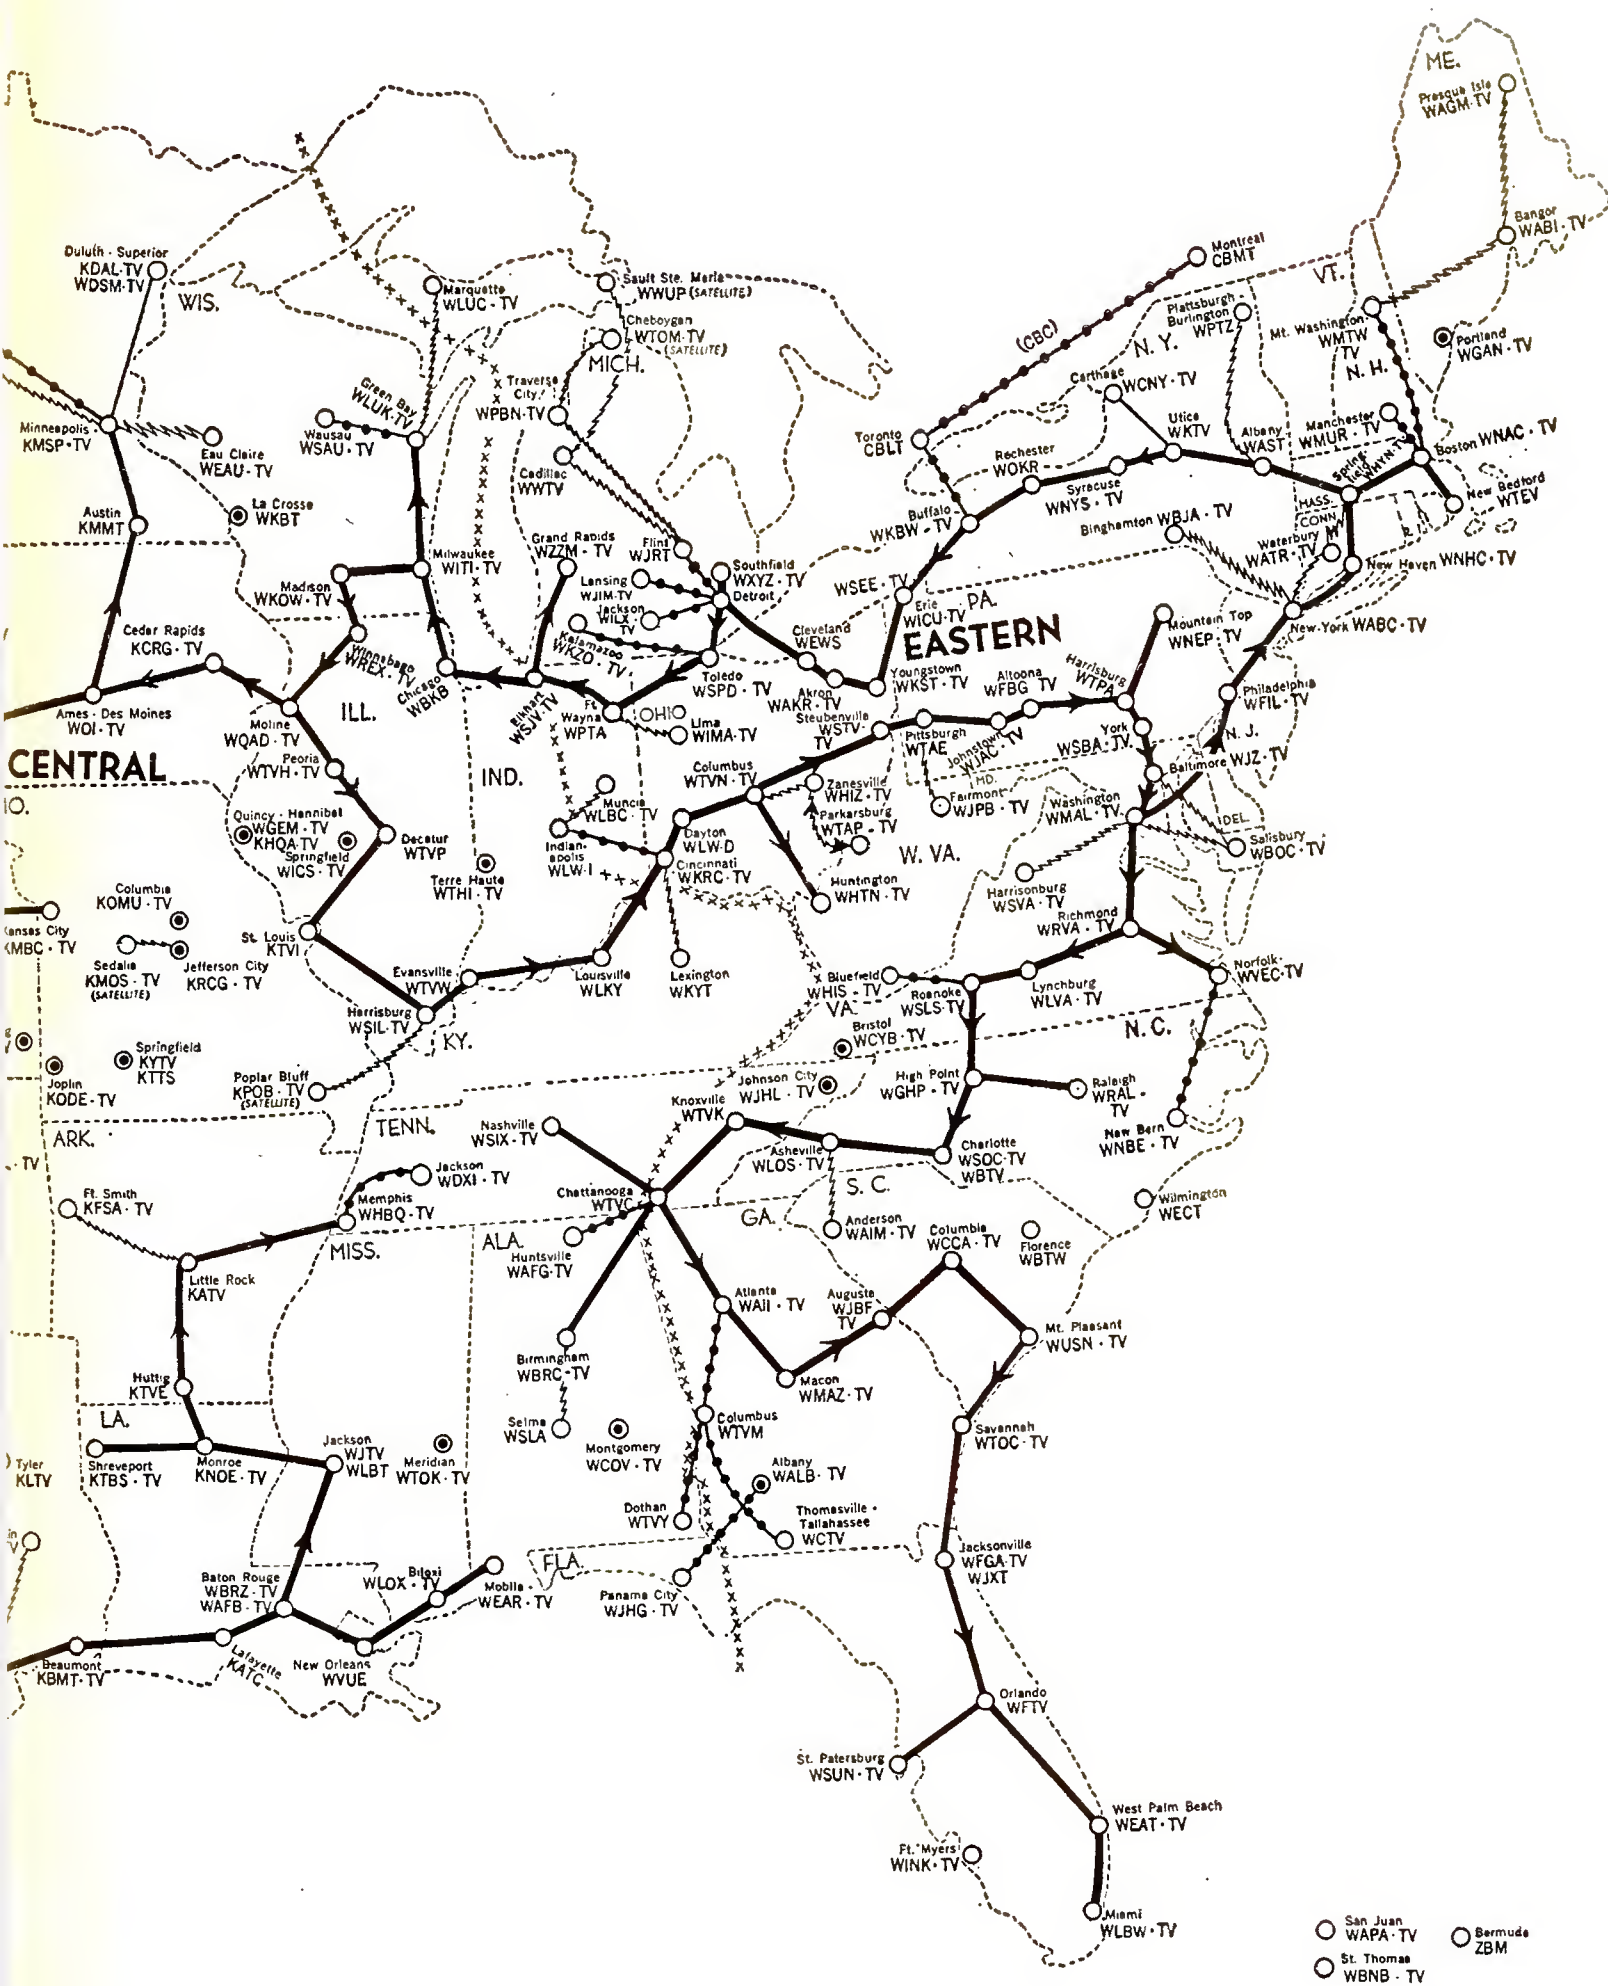

Company Television Network