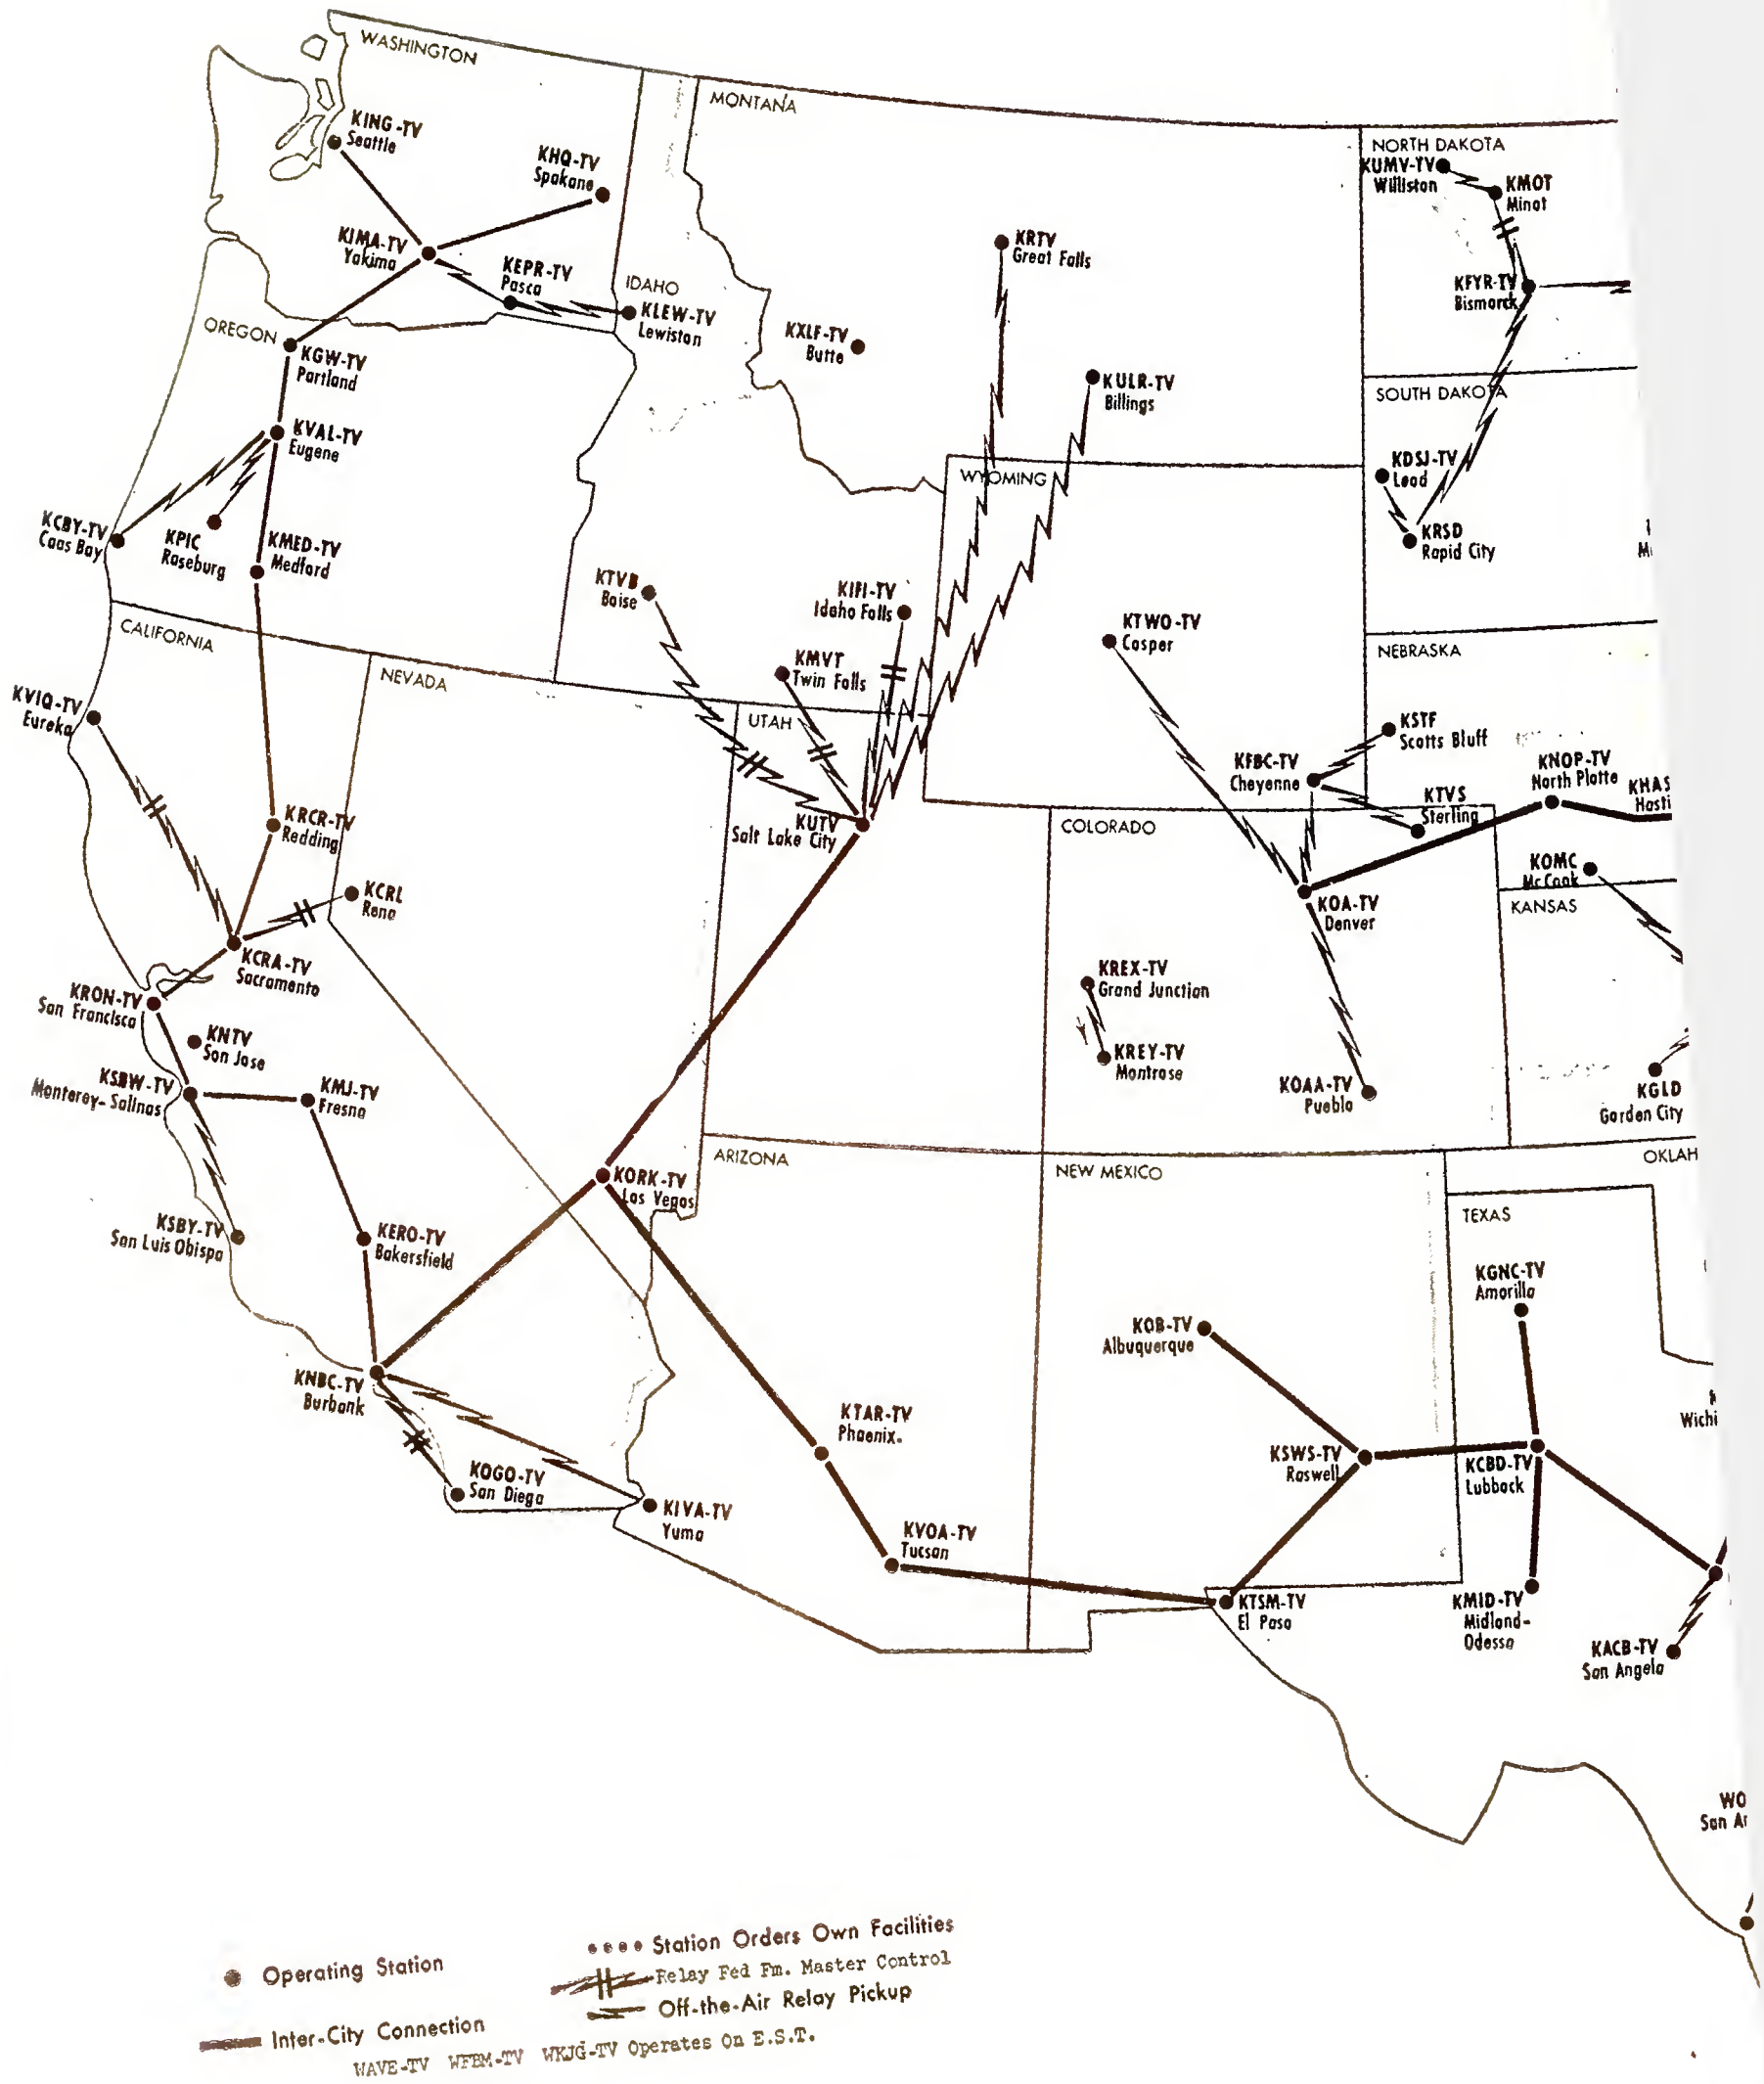

(Continued on Page 494)

National Broadcasting

Company Television Network

National Broadcasting Company Television Network

NBC TELEVISION NETWORK

(Continued from Page 491)

Talent & Pgm. Administration

Herbert S. Schlosser.....Vice President
Robert Dunne.....Director
Robert Hanna.....Mgr., Music & Literary Rights
Joseph Milroy.....Mgr., Contract Admin.
Laurence M. Bub.....Mgr., Talent & Pgm.,
Admin., West Coast