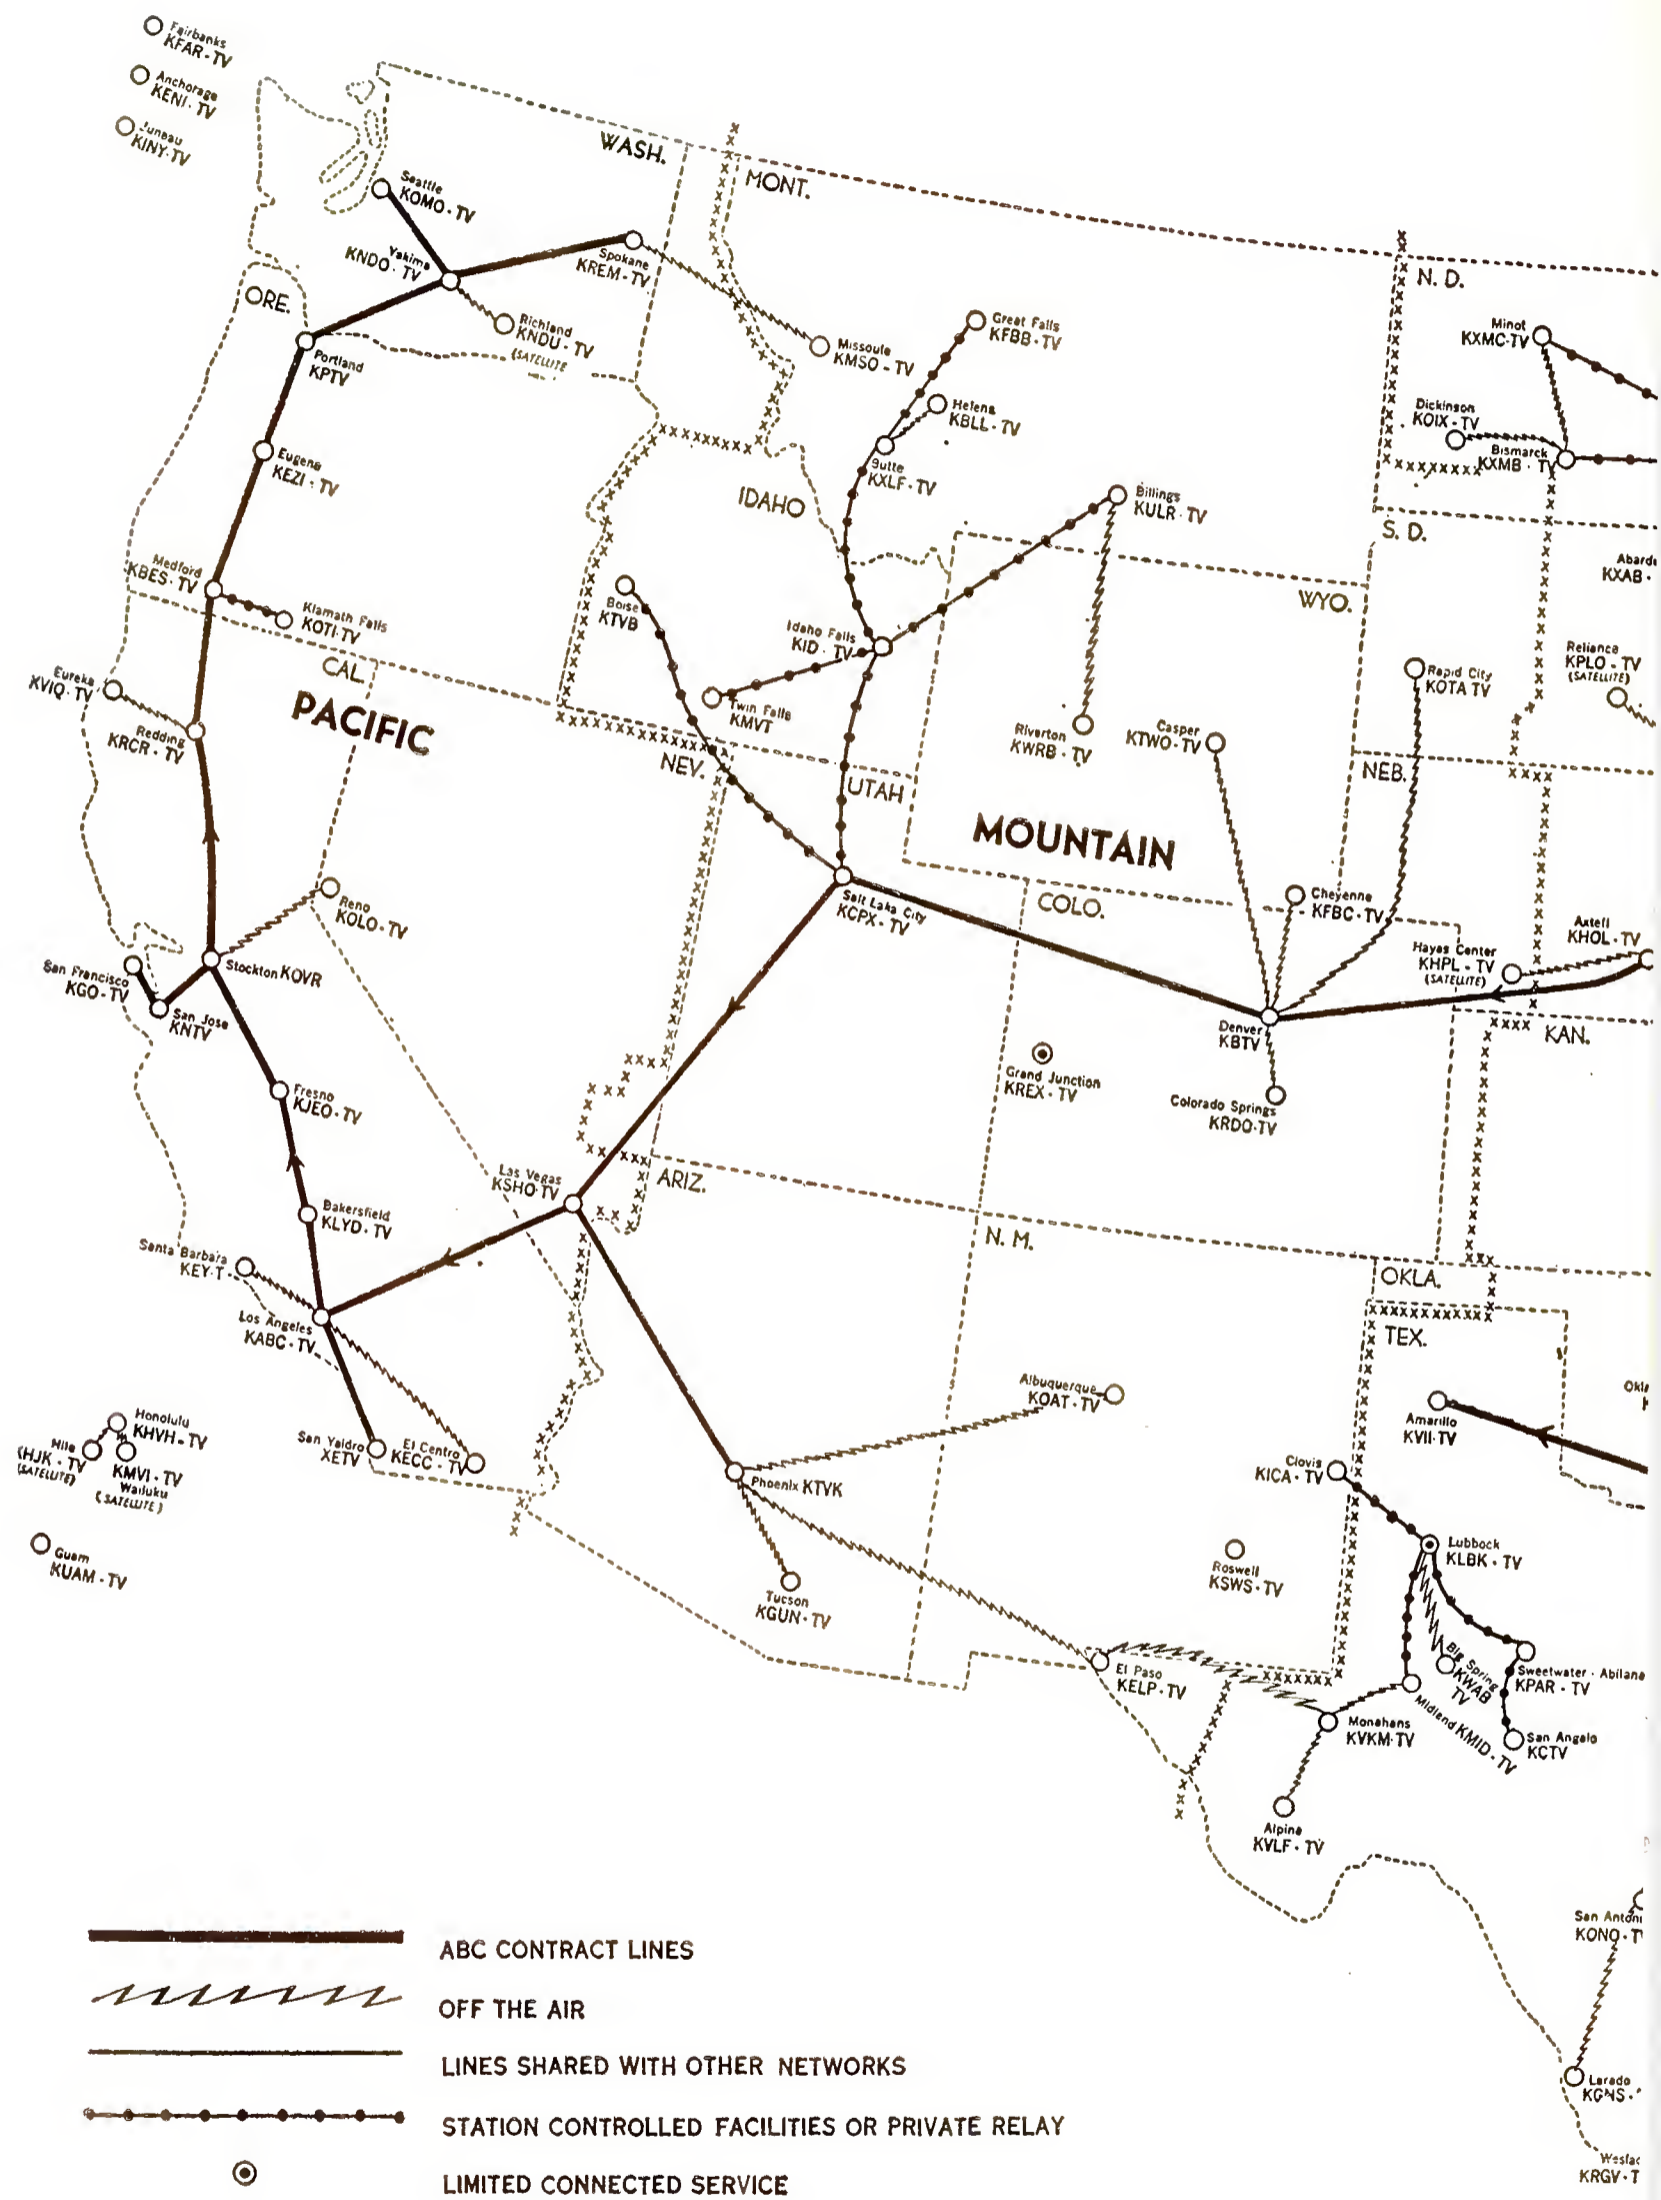

American Broadcasting