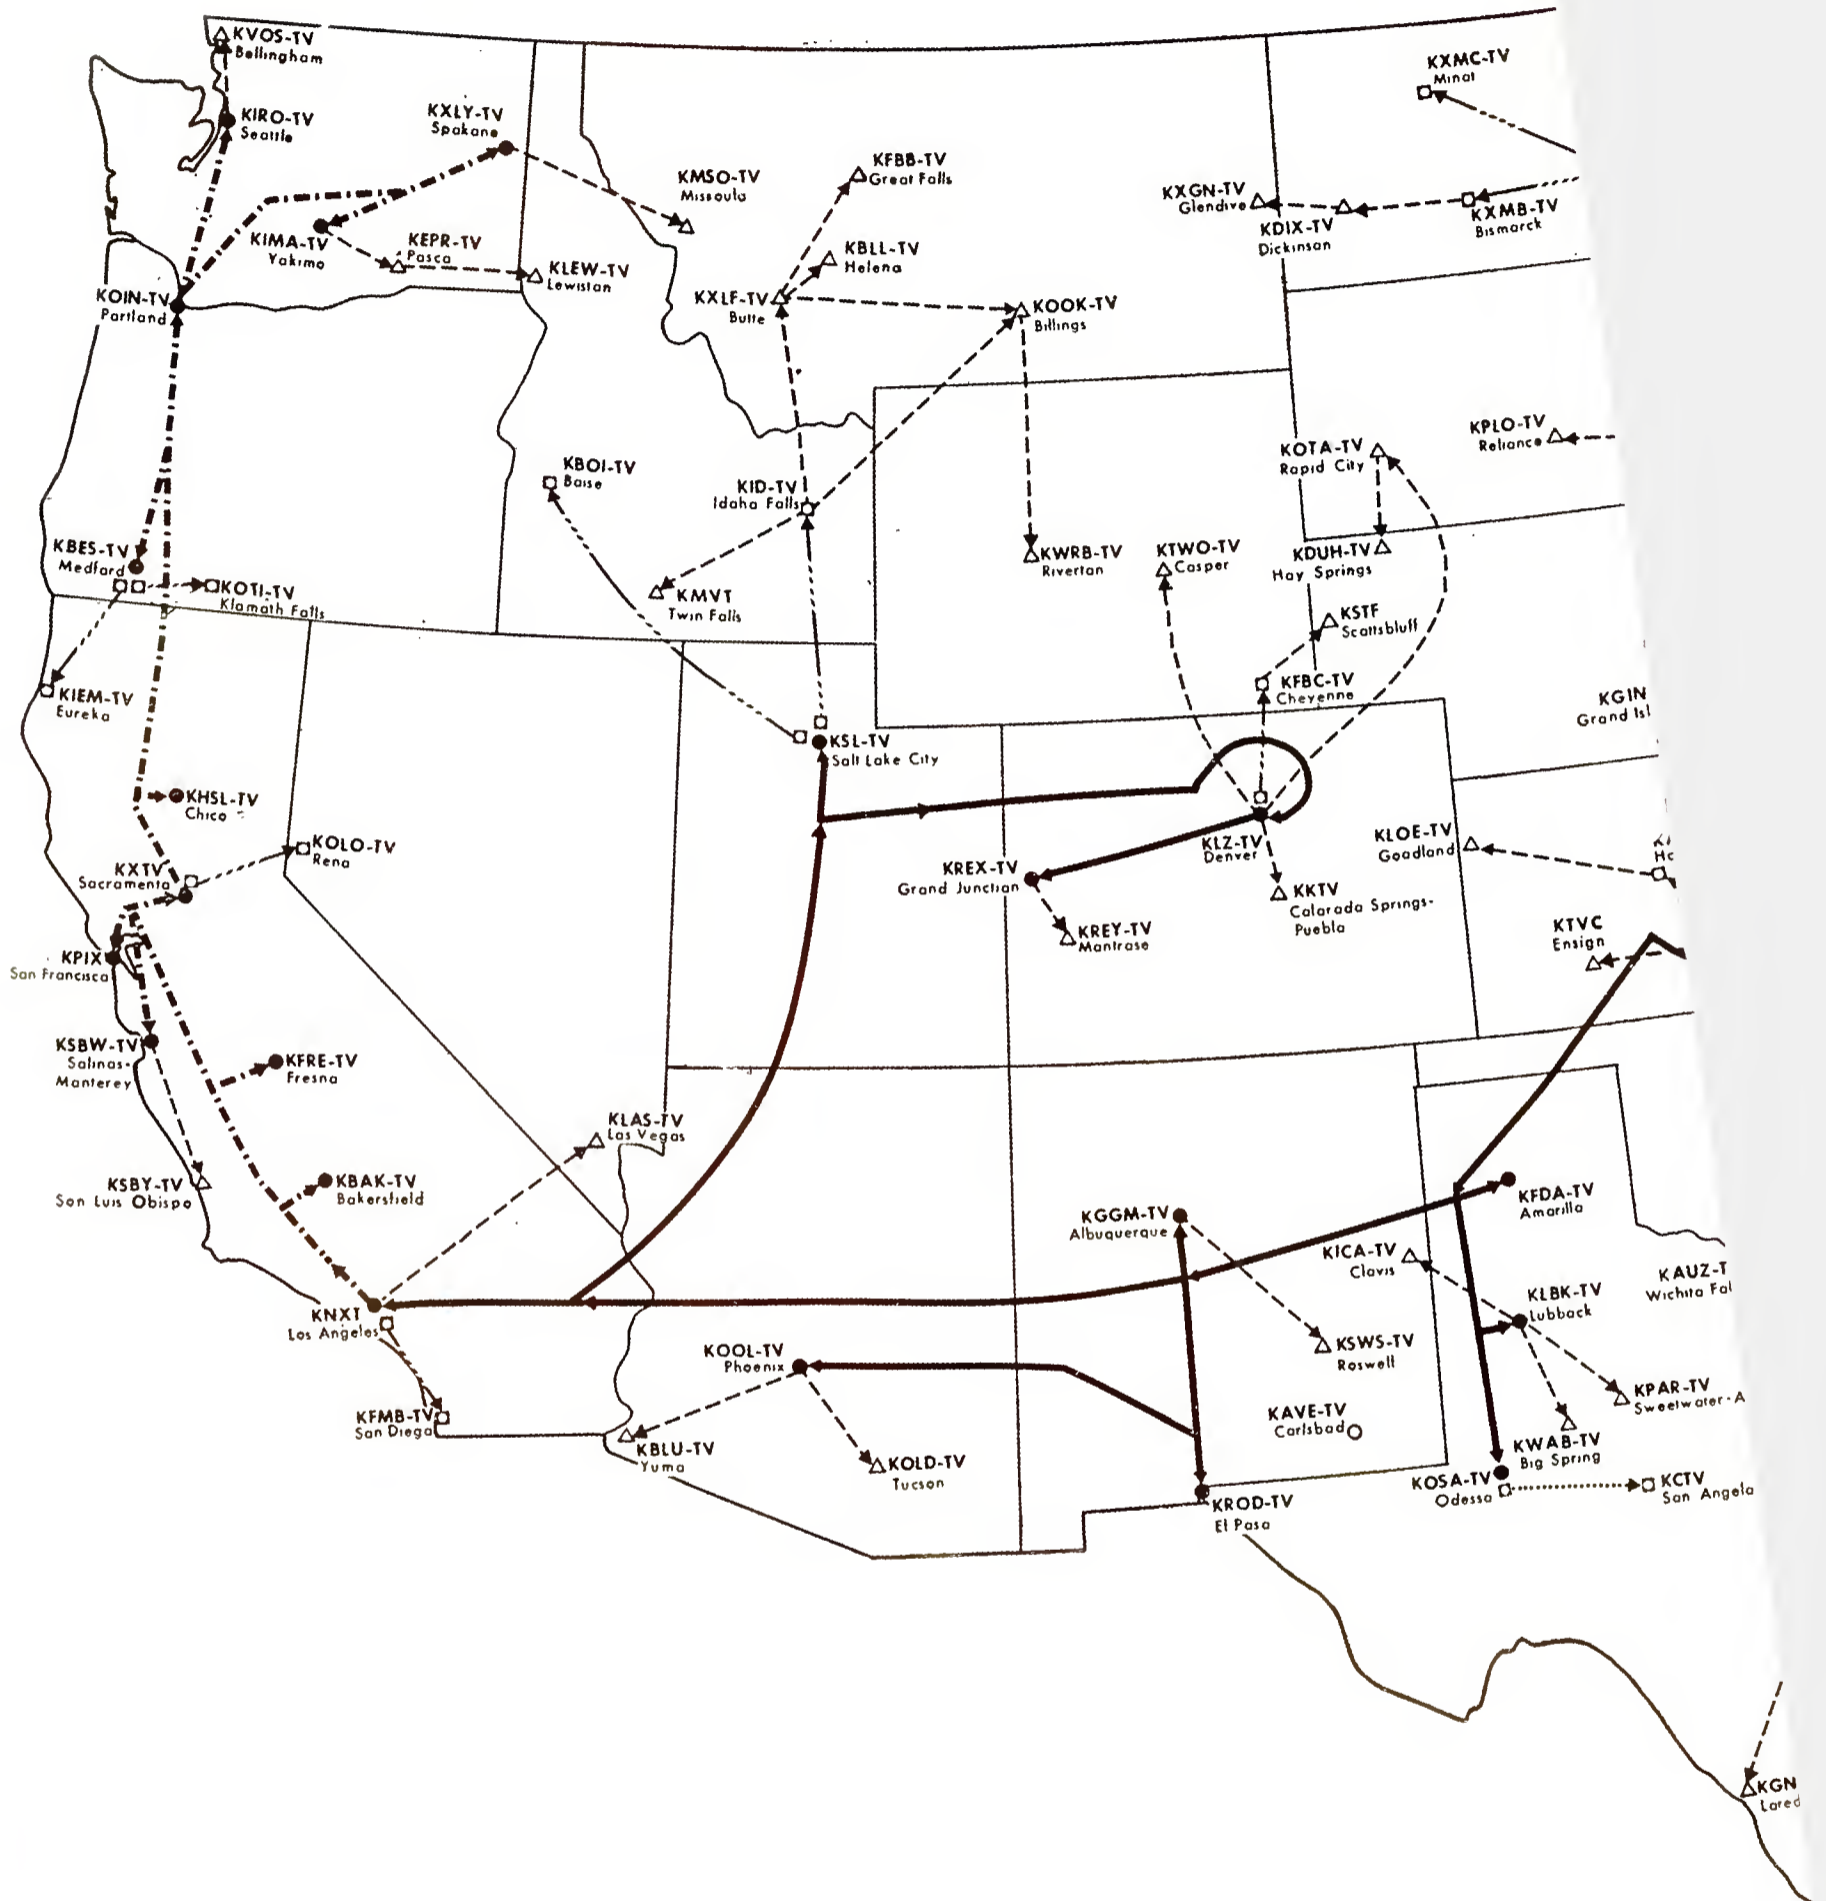

Columbia Broadcasting